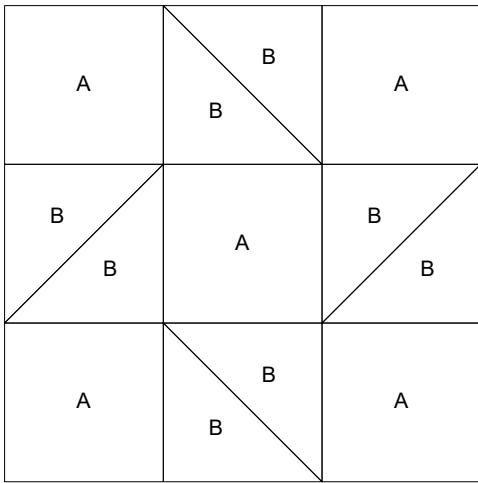

Friendship Star

Key Block (31/100 actual size)

Cutting Diagrams

4 patches

1 patch

4 patches

4 patches