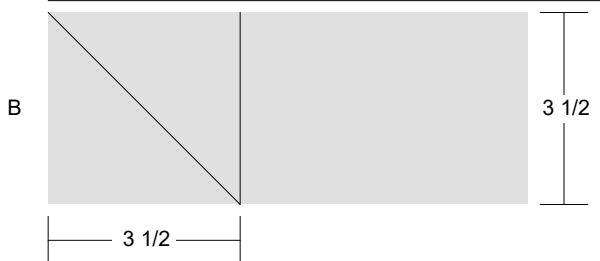

Friendship Star

Key Block (31/100 actual size)

Cutting Diagrams

4 patches

1 patch

4 patches

4 patches