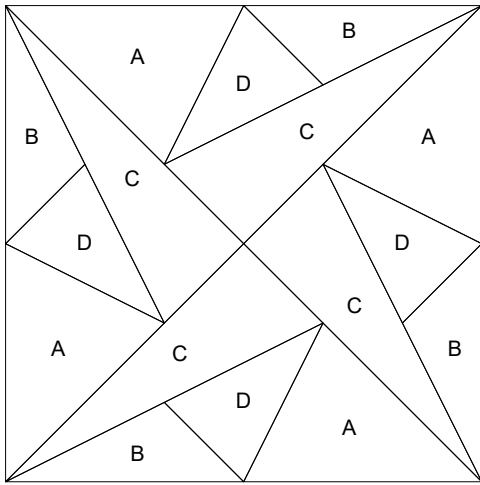

# LQG BLOCK 2 Starry Path

Key Block (31/100 actual size)

## Cutting Diagrams