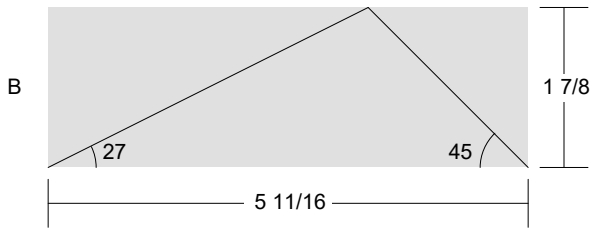

Patch Count