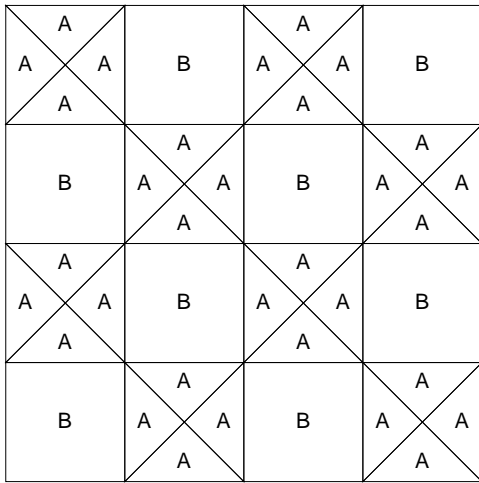

Sweet Treats

Key Block (31/100 actual size)

Tip: Cut a 3.5" square, trim down after construction

Cutting Diagrams

-  4 patches
-  16 patches
-  4 patches

Patch Count

-  4 patches
-  4 patches

-  4 patches
-  1 patch
-  1 patch

-  1 patch
-  1 patch