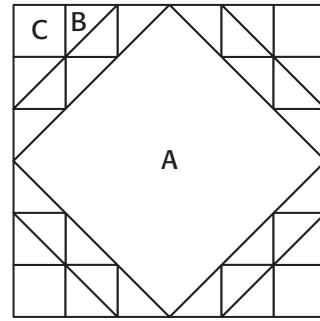

GARDEN PATH

6" A 4³/₄" B 1⁷/₈" C 1¹/₂"

12" A 9" B 2⁷/₈" C 2¹/₂"

FOUR BLOCKS

NOTES/SWATCHES
